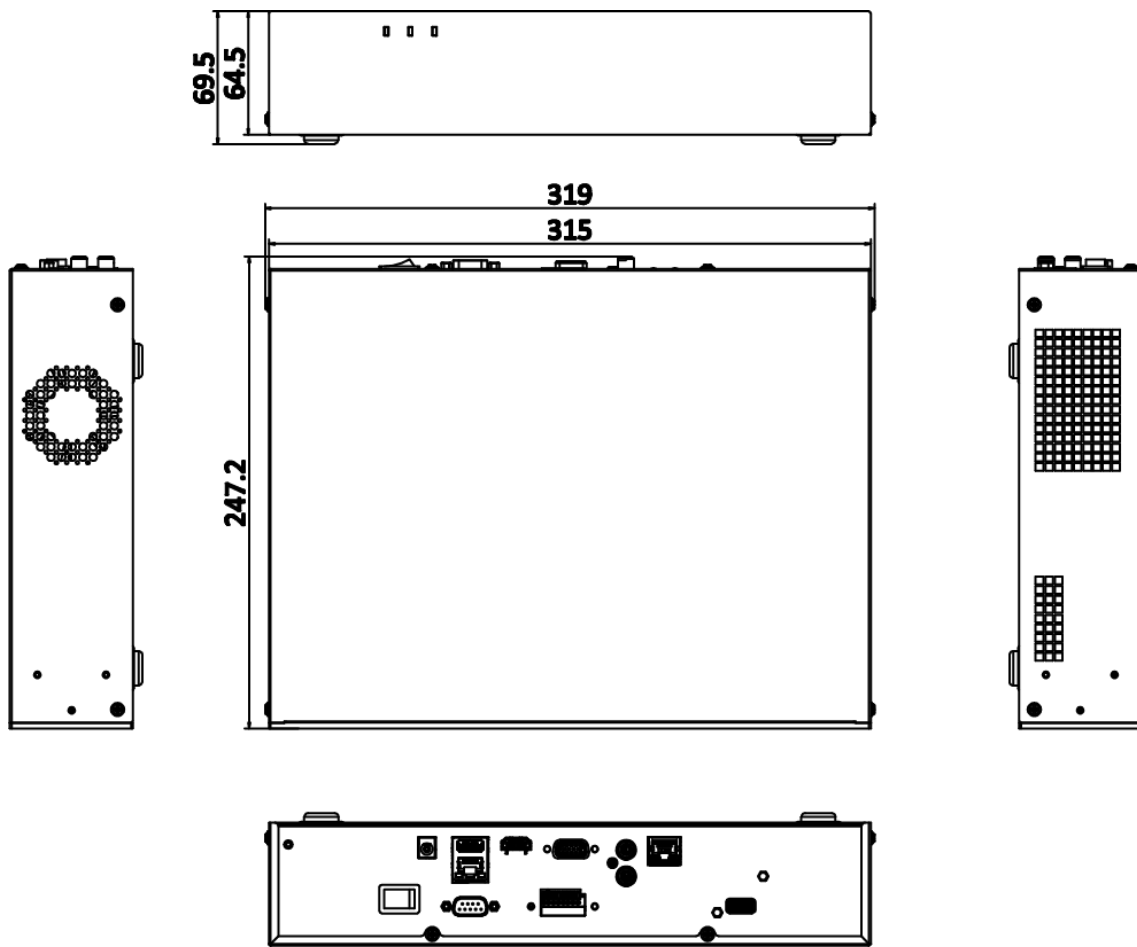

Dimension (W × D × H)	319 × 247 × 70 mm (12.6"× 9.7" × 2.8")
Weight	≤ 3.9 kg (8.6 lb)
Certification	
Obtained certification	CE, FCC, WEEE, CB
FCC	47 CFR Part 15, Subpart B
CE	EN 60950-1, EN 55032, EN50130-4, EN 61000-3-2, EN 61000-3-3

Dimension

Unit: mm

Physical Interface

No.	Description	No.	Description
1	USB 2.0 Interface	7	HDMI Interface
2	LAN2 Interface	8	LAN1 and USB 3.0 Interfaces
3	AUDIO OUT	9	RS-232 Interface
4	AUDIO IN	10	Power Supply
5	VGA Interface	11	Power Switch
6	Alarm In/Alarm Out	12	GND