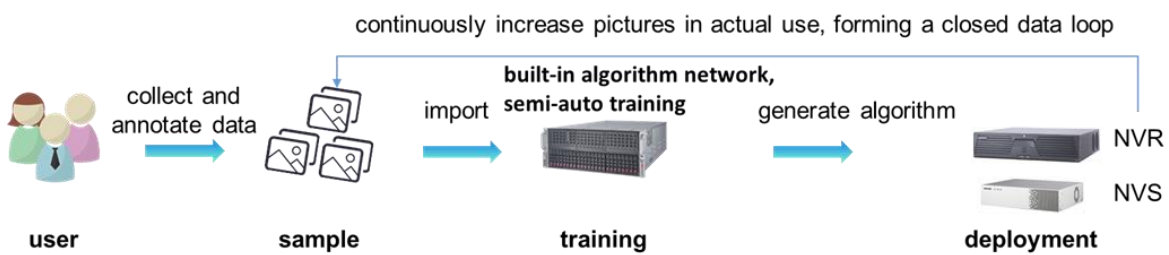

Live view and Playback

- Up to 16-ch@1080p decoding for live view
- Up to 8-ch synchronous playback at 1080p resolution
- HDMI output at up to 4K (3840 × 2160) resolution

Network & Ethernet Access

- 2 self-adaptive 10/100/1000 Mbps Ethernet interfaces
- Hik-Connect for easy network management

Typical Application