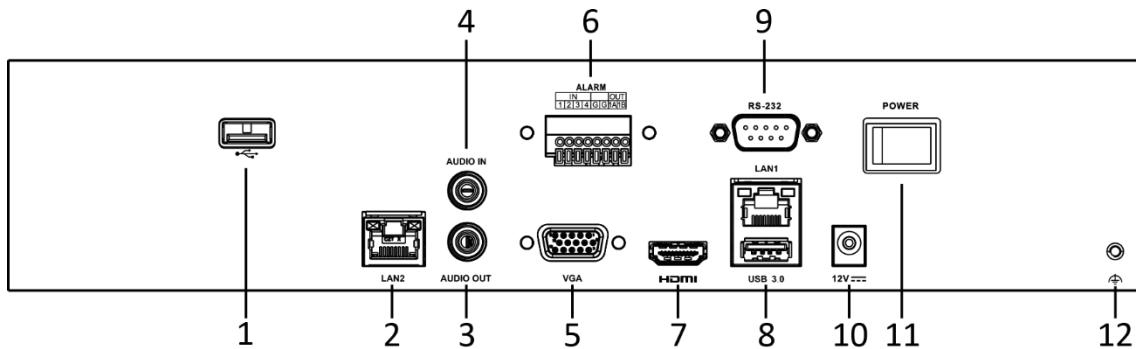

Dimension (W × D × H)	319 × 247 × 70 mm (12.6"× 9.7" × 2.8")
Weight	≤ 3.9 kg (8.6 lb)
Certification	
Obtained certification	CE, FCC, WEEE, CB
FCC	47 CFR Part 15, Subpart B
CE	EN 60950-1, EN 55032, EN50130-4, EN 61000-3-2, EN 61000-3-3

Dimension

Unit: mm

Physical Interface

No.	Description	No.	Description
1	USB 2.0 Interface	7	HDMI Interface
2	LAN2 Interface	8	LAN1 and USB 3.0 Interfaces
3	AUDIO OUT	9	RS-232 Interface
4	AUDIO IN	10	Power Supply
5	VGA Interface	11	Power Switch
6	Alarm In/Alarm Out	12	GND